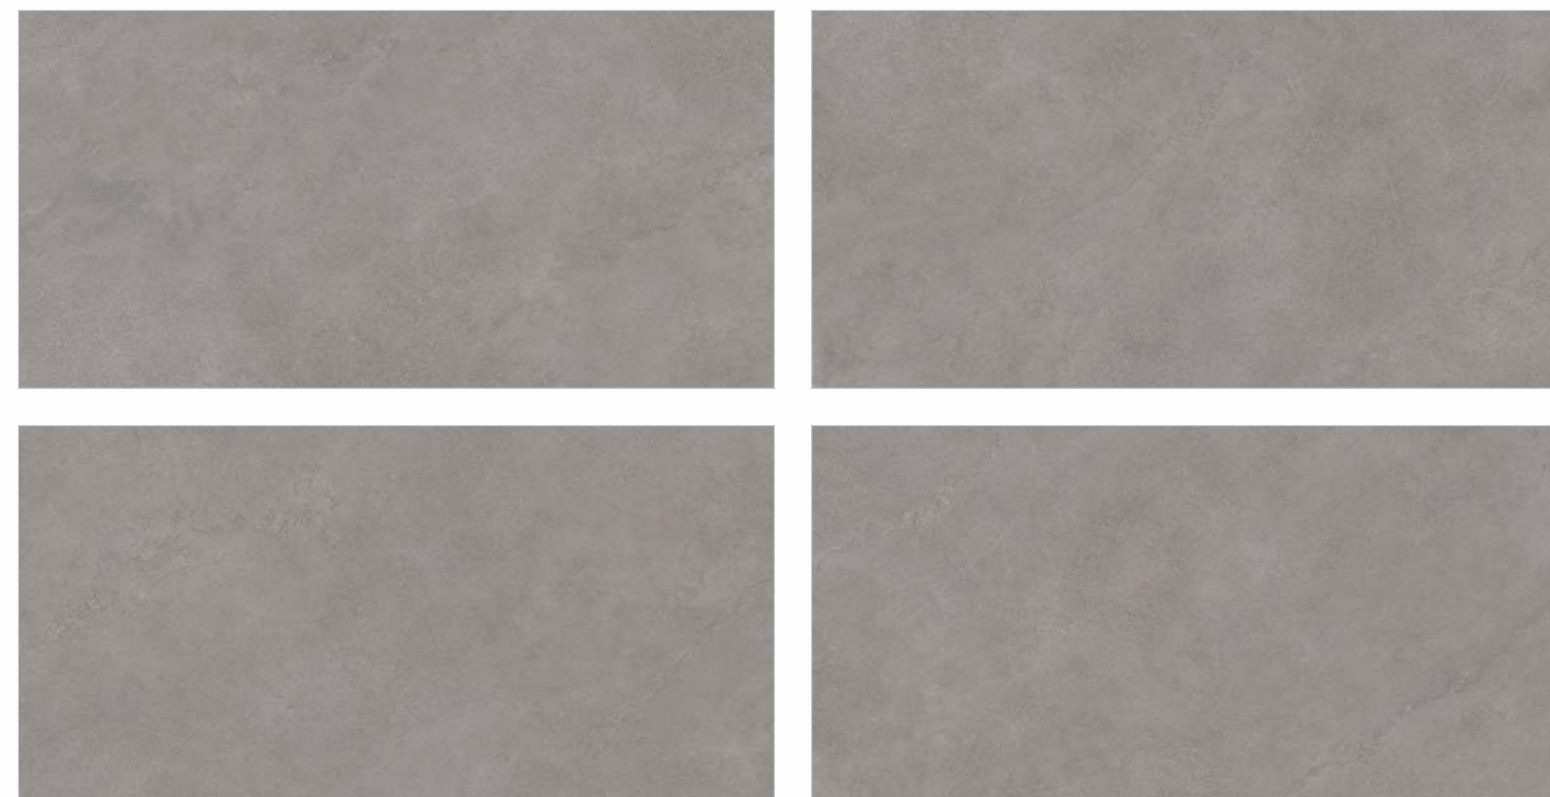

Random - 4 Faces