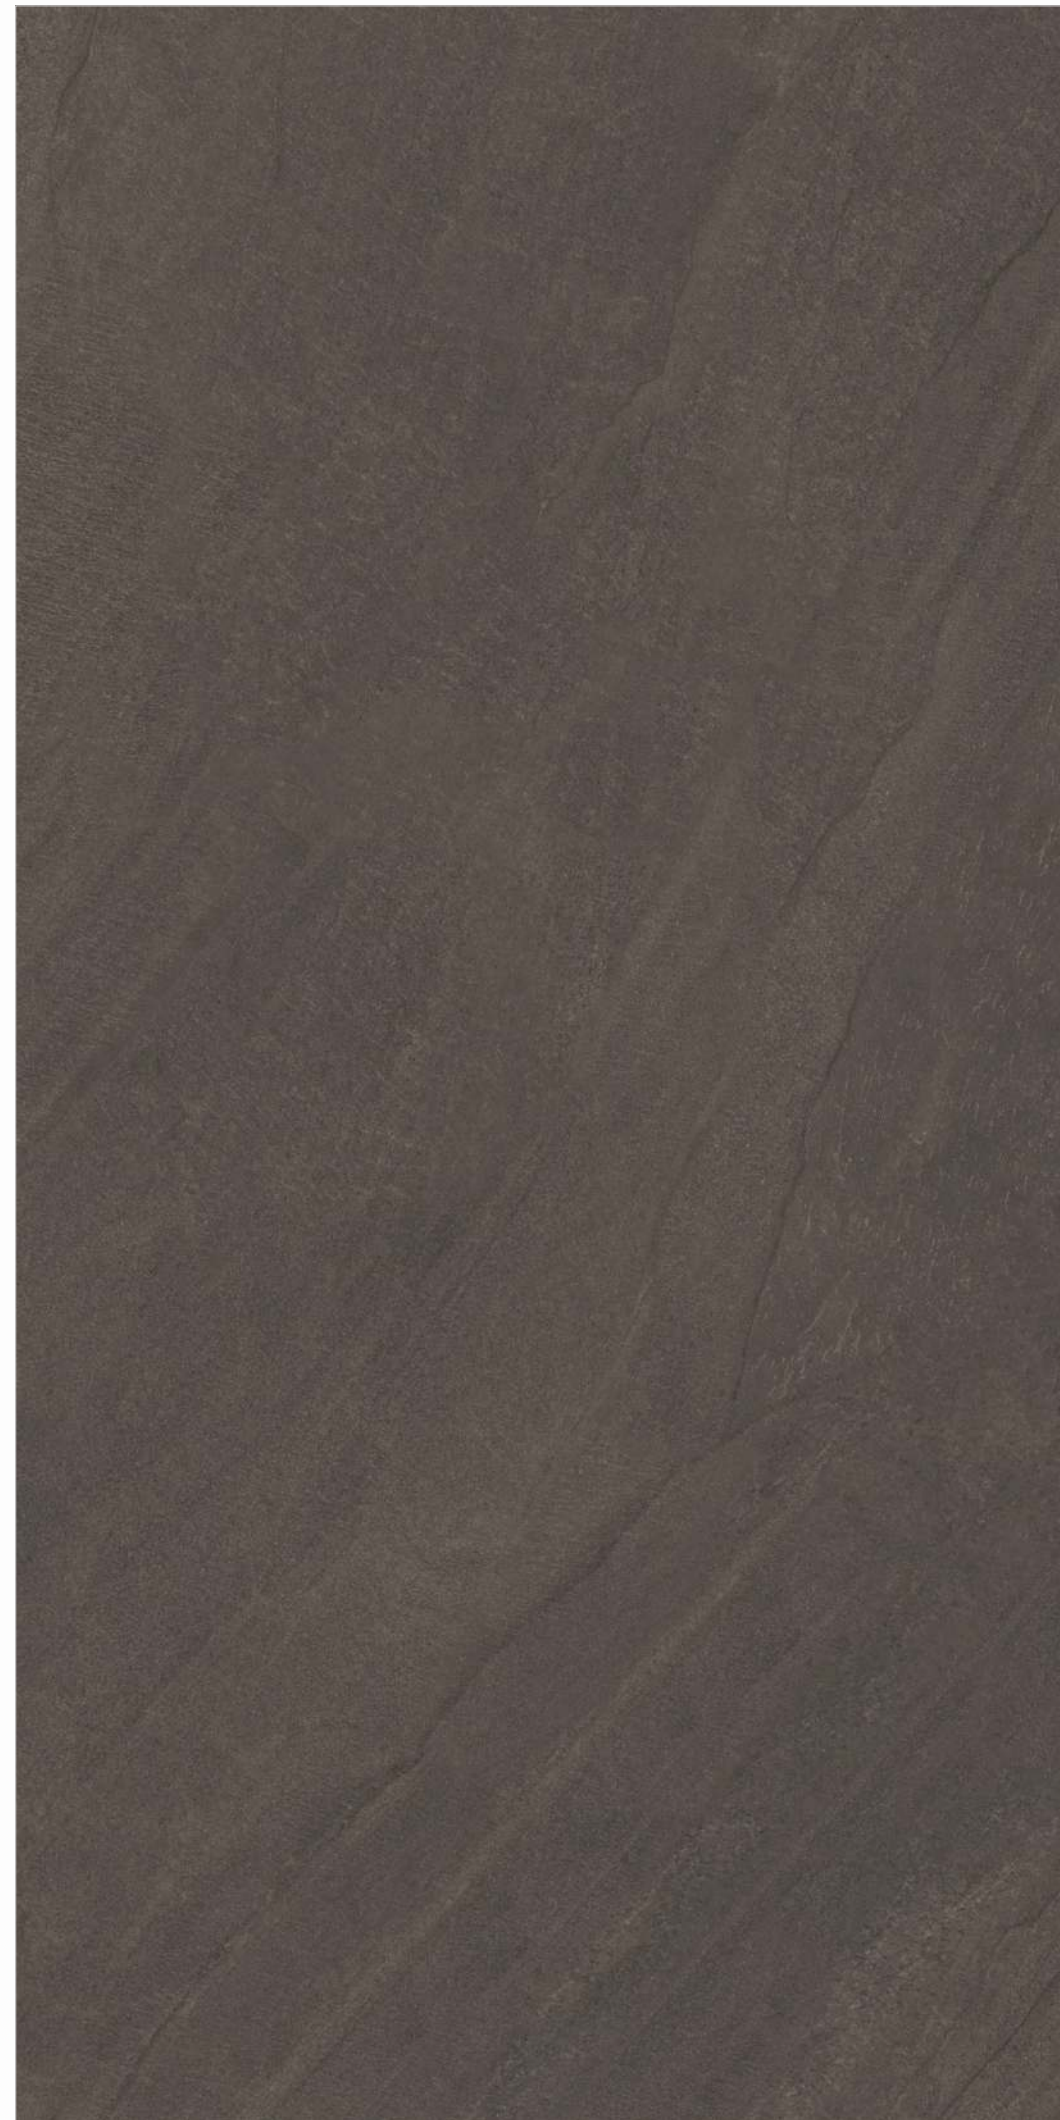

**Roslyn  
Collection**

800x  
1600mm  
Matt  
Finish  
9mm  
Thickness

**Roslyn  
Earth**

Preview of\_ Roslyn Earth

Random - 4 Faces

**Roslyn  
Collection**

800x  
1600mm  
Matt  
Finish  
9mm  
Thickness

**Roslyn  
Choco**