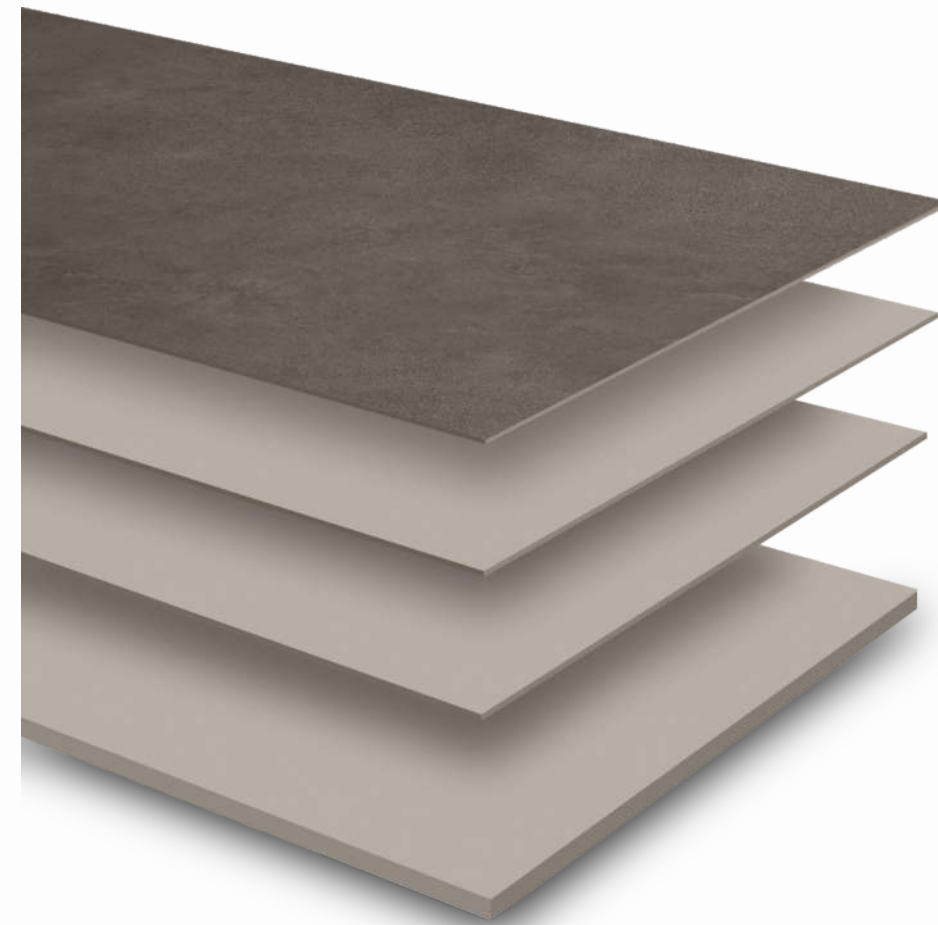

**ROSLYN  
COLLECTION**

800x1600mm  
Matt Finish

**800x  
1600mm**

Introducing  
the ultimate standing  
beauty of creative  
surface

Architectural  
Marvel with  
Technological  
Advantage

High Pigment Digital Printing Ink