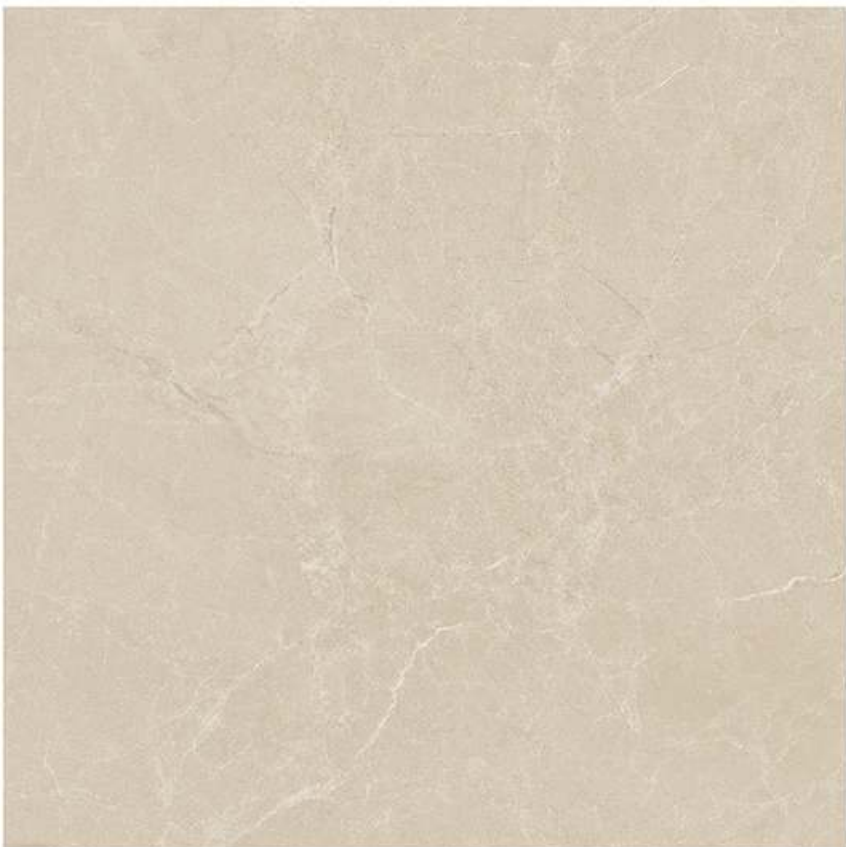

RUSTIC

RANDOM

ASPEN CREMA

RUSTIC

RANDOM

TOUCH
FOR
360

CONCEPT OF BERKANE BEIGE

BERKANE BEIGE