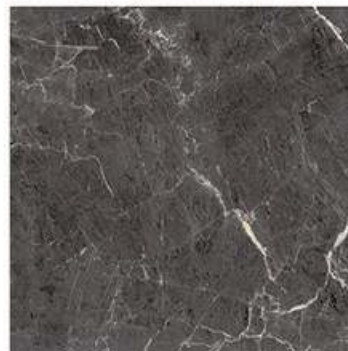

HIGH GLOSS

RANDOM

OSIRIS GREY

HIGH GLOSS

RANDOM

**next
generation
marble
slab**

R

RUSTIC