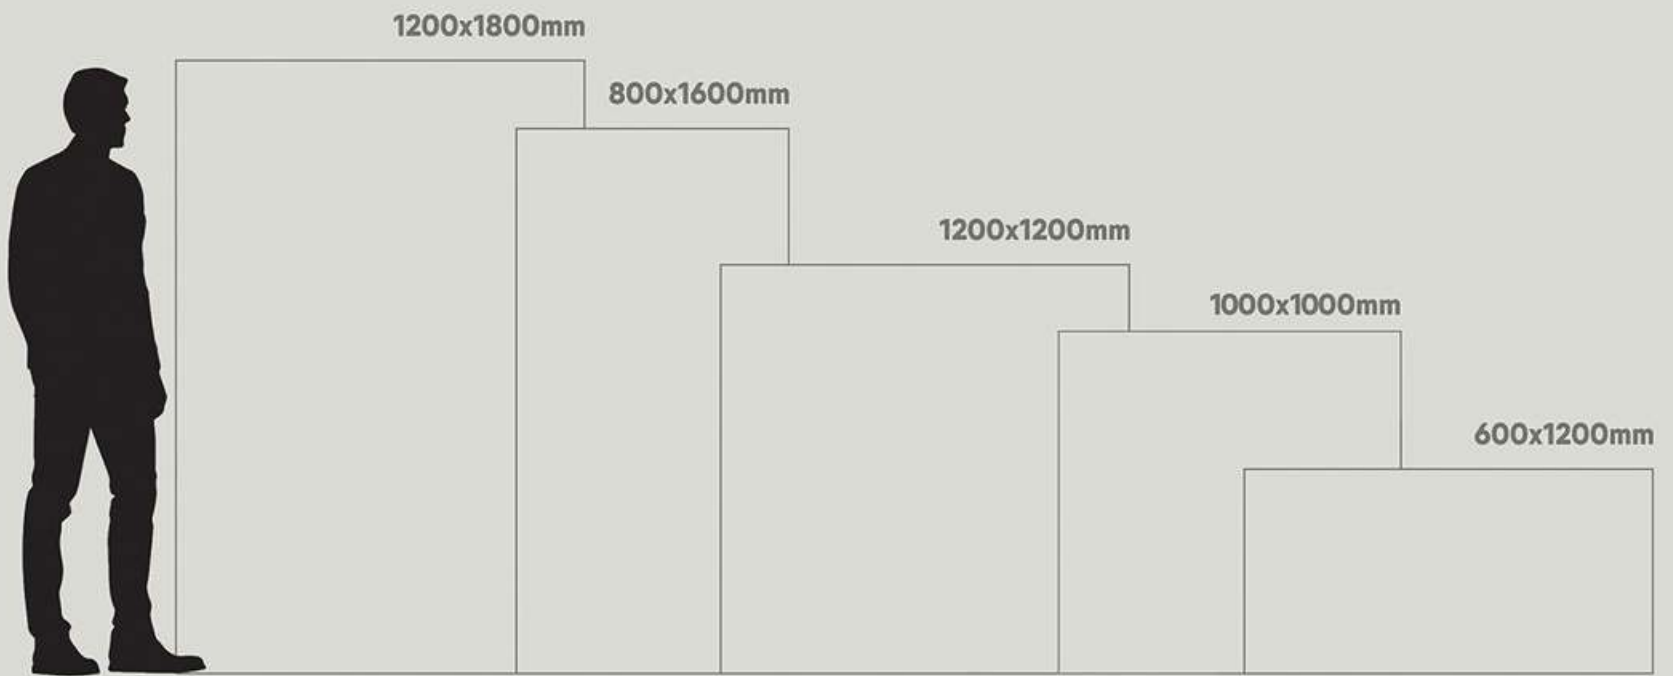

1200x1200 —
1000x1000 —

CREATIVE FROM ITS CORE

1200x1200mm

1000x1000mm

fantastic formats

Taking into account the new demands of the world of architecture and interior design, we are launching new formats of slim slab marble tiles in large dimensions of 120x120cm & 100x100cm by expanding its range of technical solutions & innovation for better lifestyle.

RANDOM

TOUCH
FOR
360

CONCEPT OF DEVIL BROWN

DEVIL BROWN

RUSTIC

12000 x 12000

RANDOM

DEVIL COSMIC