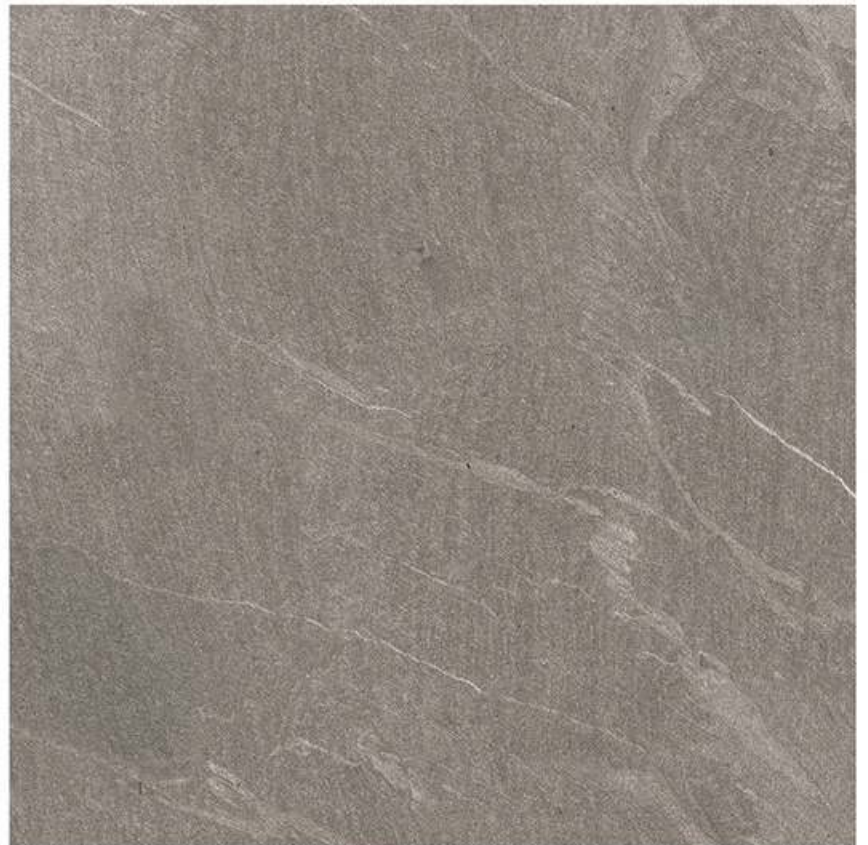

TROYAL GRIS

RUSTIC

RANDOM