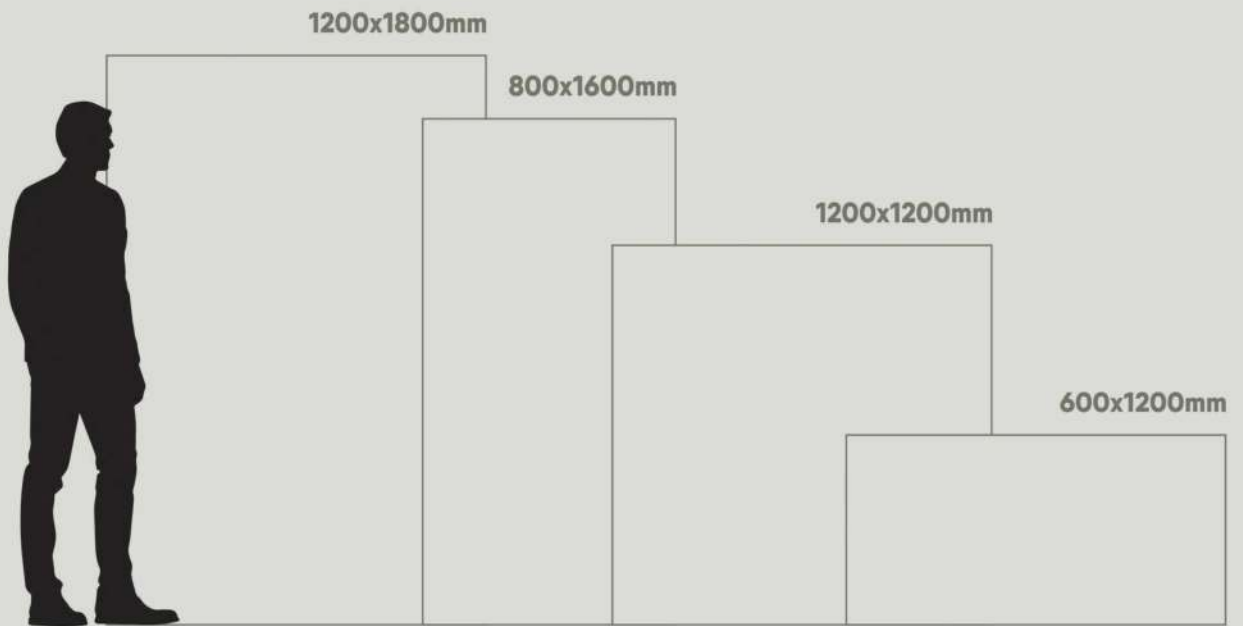

1200x1800 —

CREATIVE FROM ITS CORE

1200x1800mm
120x180cm

fantastic format

Taking into account the new demands of the world of architecture and interior design, Our launches new formats of slim slab marble tiles in large dimensions with the additions of 1200x1800mm expanding its range of technical solutions & innovation for better lifestyle.

GLOSSY

1200 x 1800 mm

CONCEPT OF ARCADIA WHITE

1200 x 1800 mm

ARCADIA WHITE

1200 x 1800

RANDOM

1200 x 1800 mm

GLOSSY

1200 x 1800 mm

CONCEPT OF ETOILE PINK

1200 x 1800 mm

ETOILE PINK

1200 x 1800

RANDOM

1200 x 1800 mm