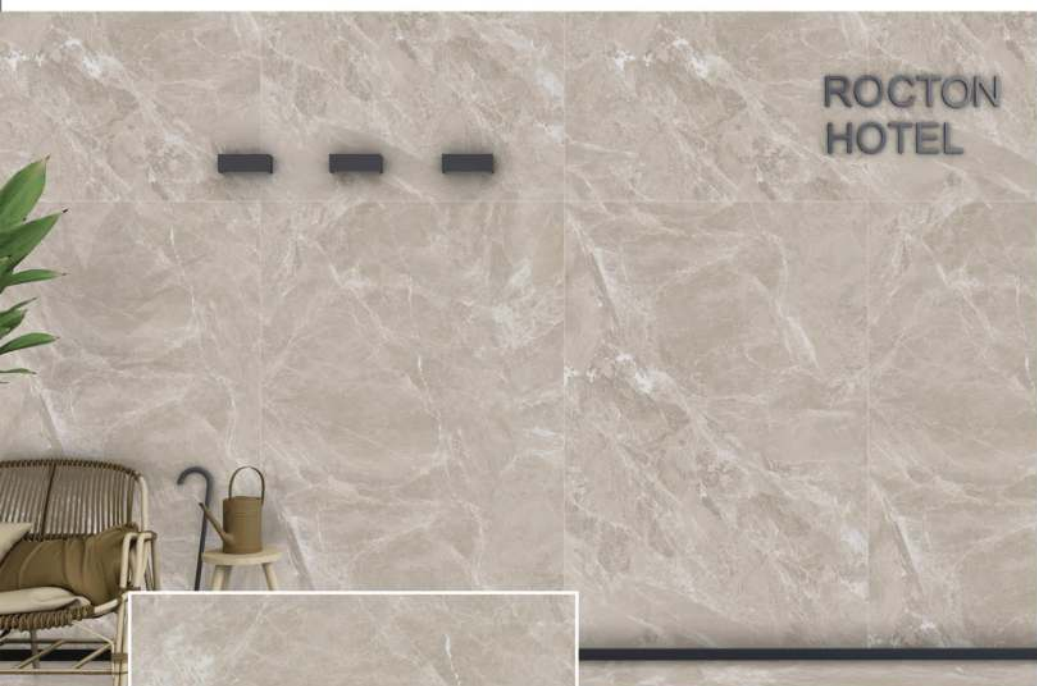

1200 x 1800 mm

FANTASY ALMOND

ROCTON
HOTEL