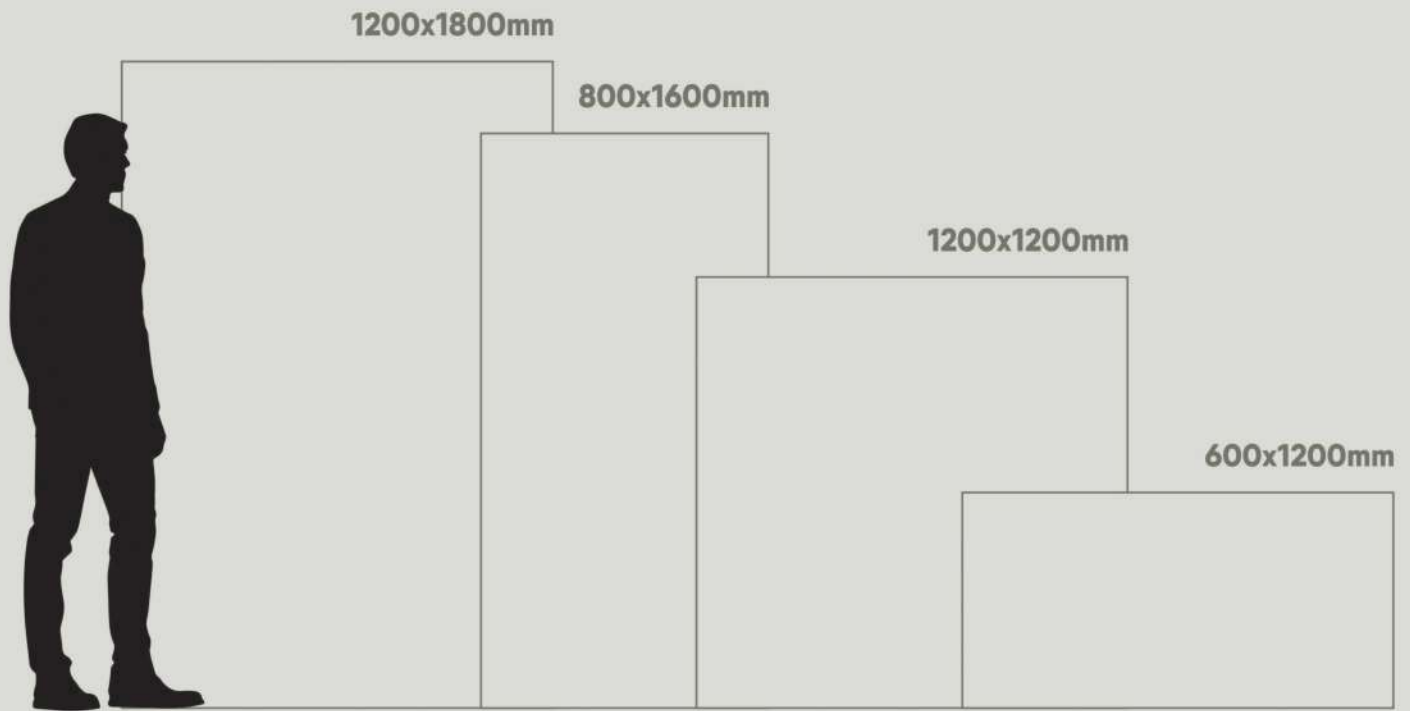

**1200x1800** —

CREATIVE  
FROM  
ITS  
CORE

**1200x1800mm**  
120x180cm

## ARISTON WHITE

RANDOM

1200 x 1800 mm

CONCEPT OF BENZEEN GREY

1200 x 1800 mm

**BENZEEN GREY**

12000 x 18000

RANDOM

## BROST WHITE

**RS**  
ROLLS  
SURFACE

RANDOM

1200 x 1800 mm

## HARROW BRUNO

RANDOM

**RS**

**ROLLS  
SURFACE**

1200 x 1800 mm